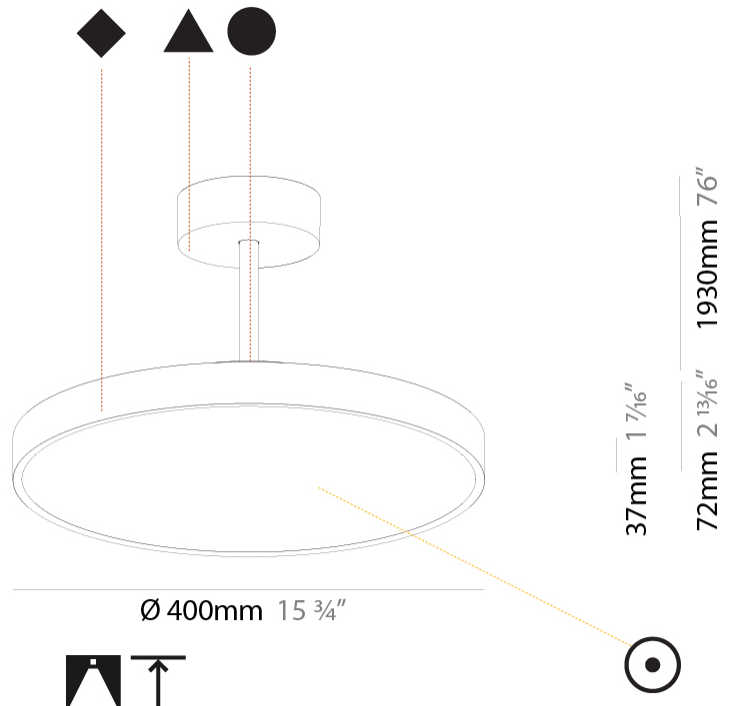

GENERAL

Series: Sign Diva Tube
Subseries: Sign Diva Tube
Brand: Prolicht
Division: Architectural
Mounting Type: Suspension
Mounting Location: Ceiling
Subcategory: Pendant

PHYSICAL

Shape: Round
Diameter (mm): 400
Diameter (in): 15 3/4
Height (mm): 72
Height (in): 2 13/16
Max. Overall Height (mm): 2002
Max. Overall Height (in): 78 13/16
Light Distribution: Direct
Weight (kg): 2.888
Weight (lbs): 6.366

Diffuser: PMMA - Opal / Micro-Prism / Sparkling Secret / Vintage Industrial

Fixture Finish: SSR / BKV / CWI / CRY / HAB / UFT / ITA / RUA / FTG / MYG / LOD / PUS / FRO / FUP / KIA / POP / BLS / SPG / MEY / GOH / GUM / CHC / COM / ABZ / JAG / OBR / MOS / ROR

Fixture Material: Extruded Aluminum / Steel

ELECTRICAL

Lamp Type: LED (Zhaga Standard)
Input Wattage (W): 17
Total Output Wattage (W): 16
Dimming: Tri-Mode (Non-Dimming and Phase Dimming (120Vac only) and 0-10V Dimming)
Driver Included: Yes
Driver Location: Integrated
Driver Type: Constant Current - Universal
Driver Class: Class 2
Input Voltage (V): 120 - 277
Constant Current (MA): 500

LED

Color Temperature (*K): 2700 / 3000 / 3500 / 4000
Max. Delivered Lumen (lm): 1807 / 1943 / 1951 / 1991
Nominal Lumen (lm): 2250 / 2450 / 2430 / 2480
CRI: >90 CRI
Lamp Life (hrs): 50000

OPTICAL

RATINGS AND CERTIFICATIONS

Certified By: Certified for North American Standards
IP rating: IP20