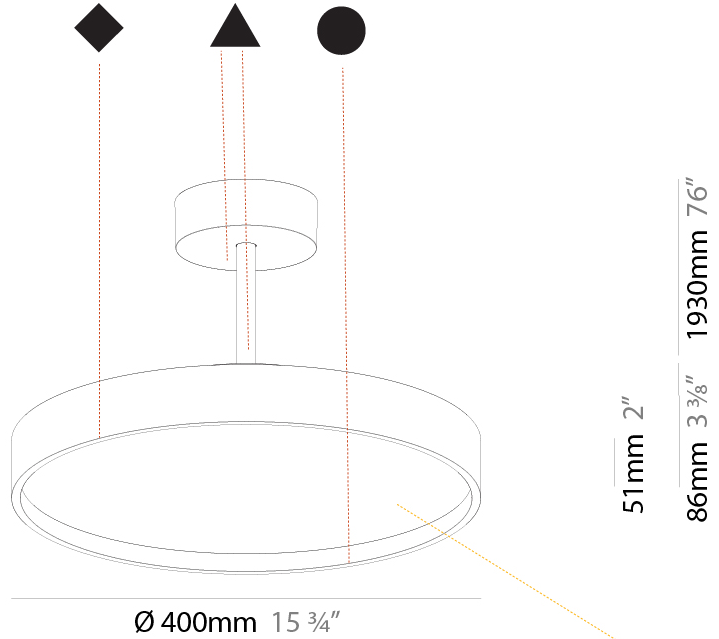

GENERAL

Series: Sign Diva Tube
Subseries: Sign Diva Tube Korona
Brand: Prolicht
Division: Architectural
Mounting Type: Suspension
Mounting Location: Ceiling
Subcategory: Pendant

PHYSICAL

Shape: Round
Diameter (mm): 400
Diameter (in): 15 3/4
Height (mm): 86
Height (in): 3 3/8
Max. Overall Height (mm): 2016
Max. Overall Height (in): 79 3/8
Light Distribution: Direct
Weight (kg): 3.251
Weight (lbs): 7.167
Diffuser: PMMA - Opal / Micro-Prism / Sparkling Secret / Vintage Industrial
Fixture Finish: SSR / BKV / CWI / CRY / HAB / UFT / ITA / RUA / FTG / MYG / LOD / PUS / FRO / FUP / KIA / POP / BLS / SPG / MEY / GOH / GUM / CHC / COM / ABZ / JAG / OBR / MOS / ROR
Fixture Material: Extruded Aluminum / Steel

ELECTRICAL

Lamp Type: LED (Zhaga Standard)
Input Wattage (W): 17
Dimming: Tri-Mode (Non-Dimming and Phase Dimming (120Vac only) and 0-10V Dimming)
Driver Included: Yes
Driver Location: Integrated
Driver Type: Constant Current - Universal
Driver Class: Class 2
Input Voltage (V): 120 - 277
Constant Current (MA): 500

LED

Color Temperature (°K): 2700 / 3000 / 3500 / 4000
Max. Delivered Lumen (lm): 1807 / 1943 / 1951 / 1991
Nominal Lumen (lm): 2250 / 2420 / 2430 / 2480
CRI: >90 CRI
Lamp Life (hrs): 50000

OPTICAL

RATINGS AND CERTIFICATIONS

Certified By: Certified for North American Standards
IP rating: IP20